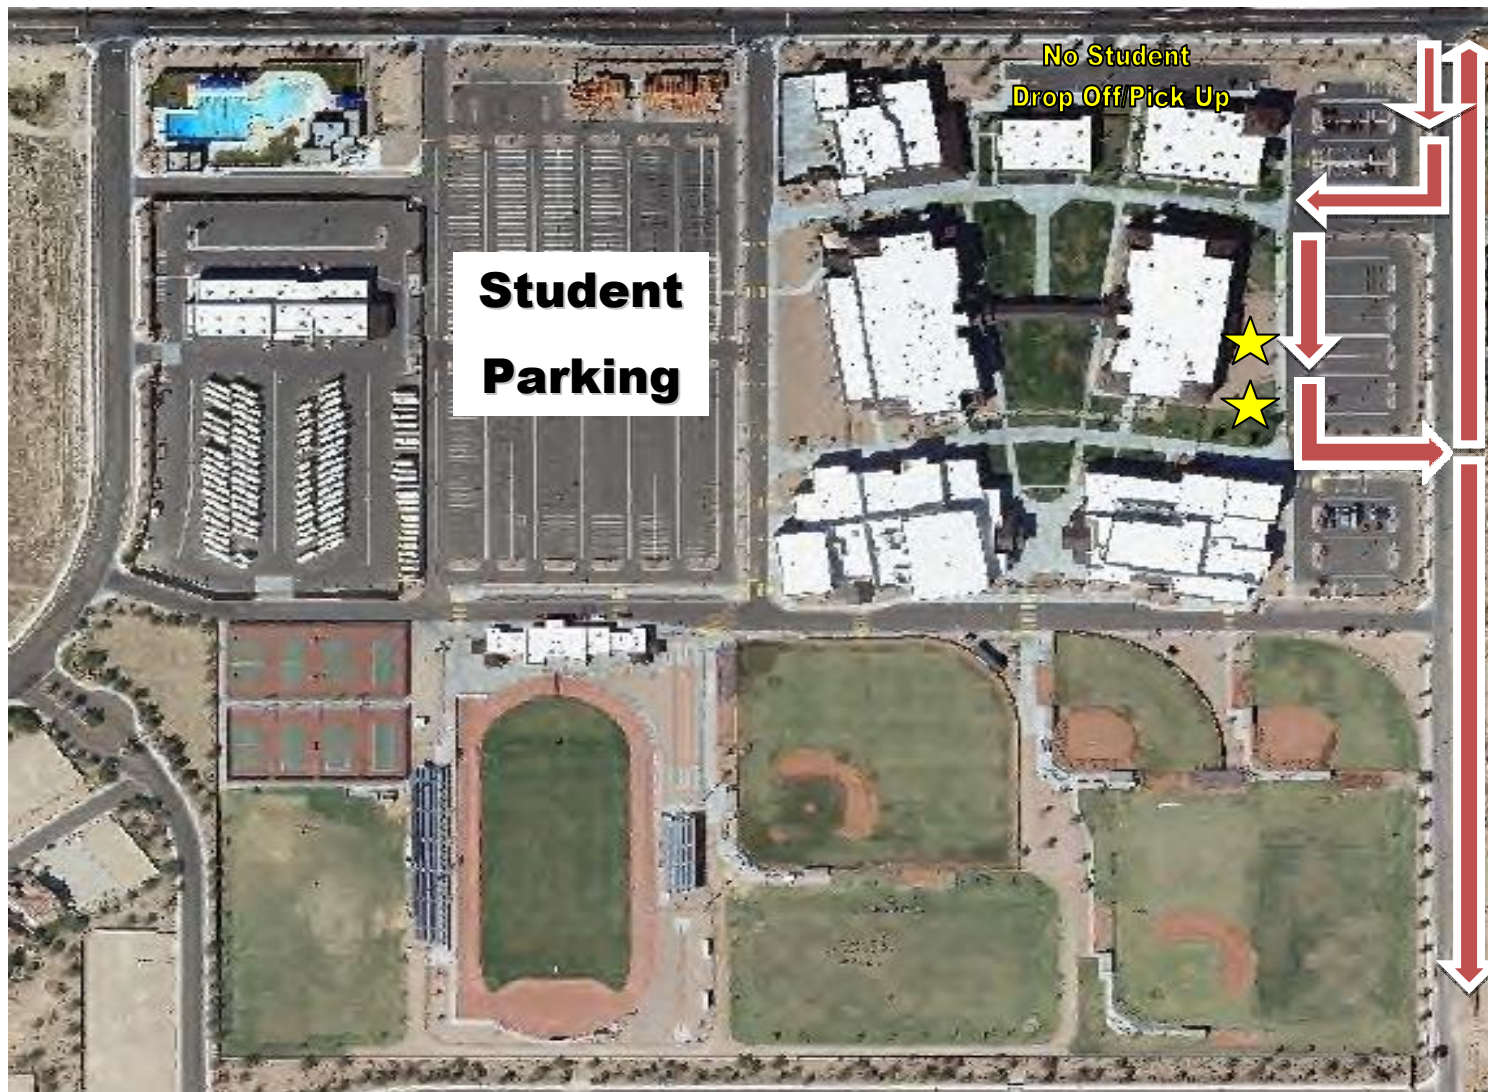

Queen Creek Rd

Drop Off/Pick Up

Parent Route

Parent Drop Off/Pick Up Plan:

The designated student drop off/pick up area is located on the eastside of campus (Library side). Please do not drop off your student in the Student Parking Lot or in the front Administration Lot.