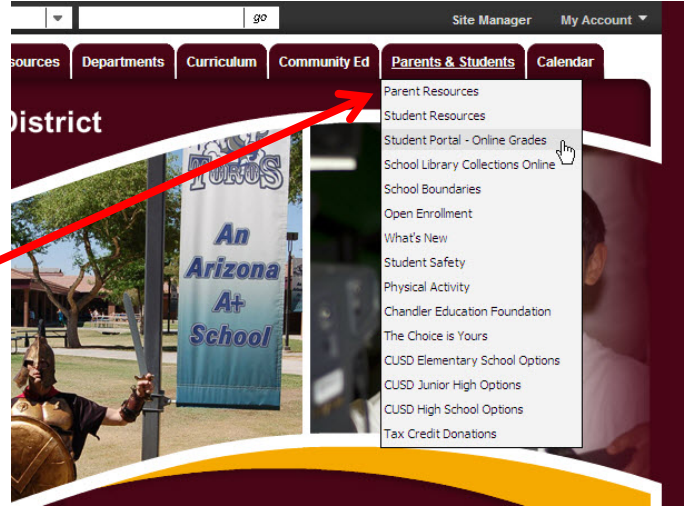

Chandler Unified School District

Infinite Campus (IC) Student Portal Grades 1st - 6th

What is it?

It is a logon website "Portal" where you, the student, can access your grade and class attendance. This will help you increase communication with your teachers.

What do you need to do to start using the Infinite Campus (IC) Student Portal?

You will need to activate your account. You can logon anywhere you have Internet access (at home, in a school or through your Smartphone). The activation is easy, but you'll need to follow these directions.

NOTE: You may find it helpful to print these directions now.

How to access:

Go to the Chandler Unified School District homepage: <http://www.cusd80.com>

- Click on the Parents & Students Tab
- Choose Student Portal-Online Grades
- Click on the Infinite Campus Portal icon

OR

Use this friendly URL:

<http://www.cusd80.com/studentportal>

The **Infinite Campus Portal Homepage** appears where you will enter your unique username and password.

Do **not** choose the options under *First time using Campus Portal?* As a student, **you already have a Campus Portal account.**

Firsttime using Campus Portal?

~~If you have been assigned a Campus Portal Activation Key, [click here](#)
If you do not have an Activation Key, [click here](#)~~

For your **User Name**, enter:

Capital "S" plus your **student number**

Example: S78788

For your **temporary password**, enter:

Capital "S" plus your **student number** plus your **birthdate** (MMDDYY)

Example: S78788051898

Capital "S"   Student number   Birthdate (MMDDYY)

Already have a Campus Portal account?

User Name

S78788

Password

.....

(S78788051898)

Log In

[Problems logging in?](#)