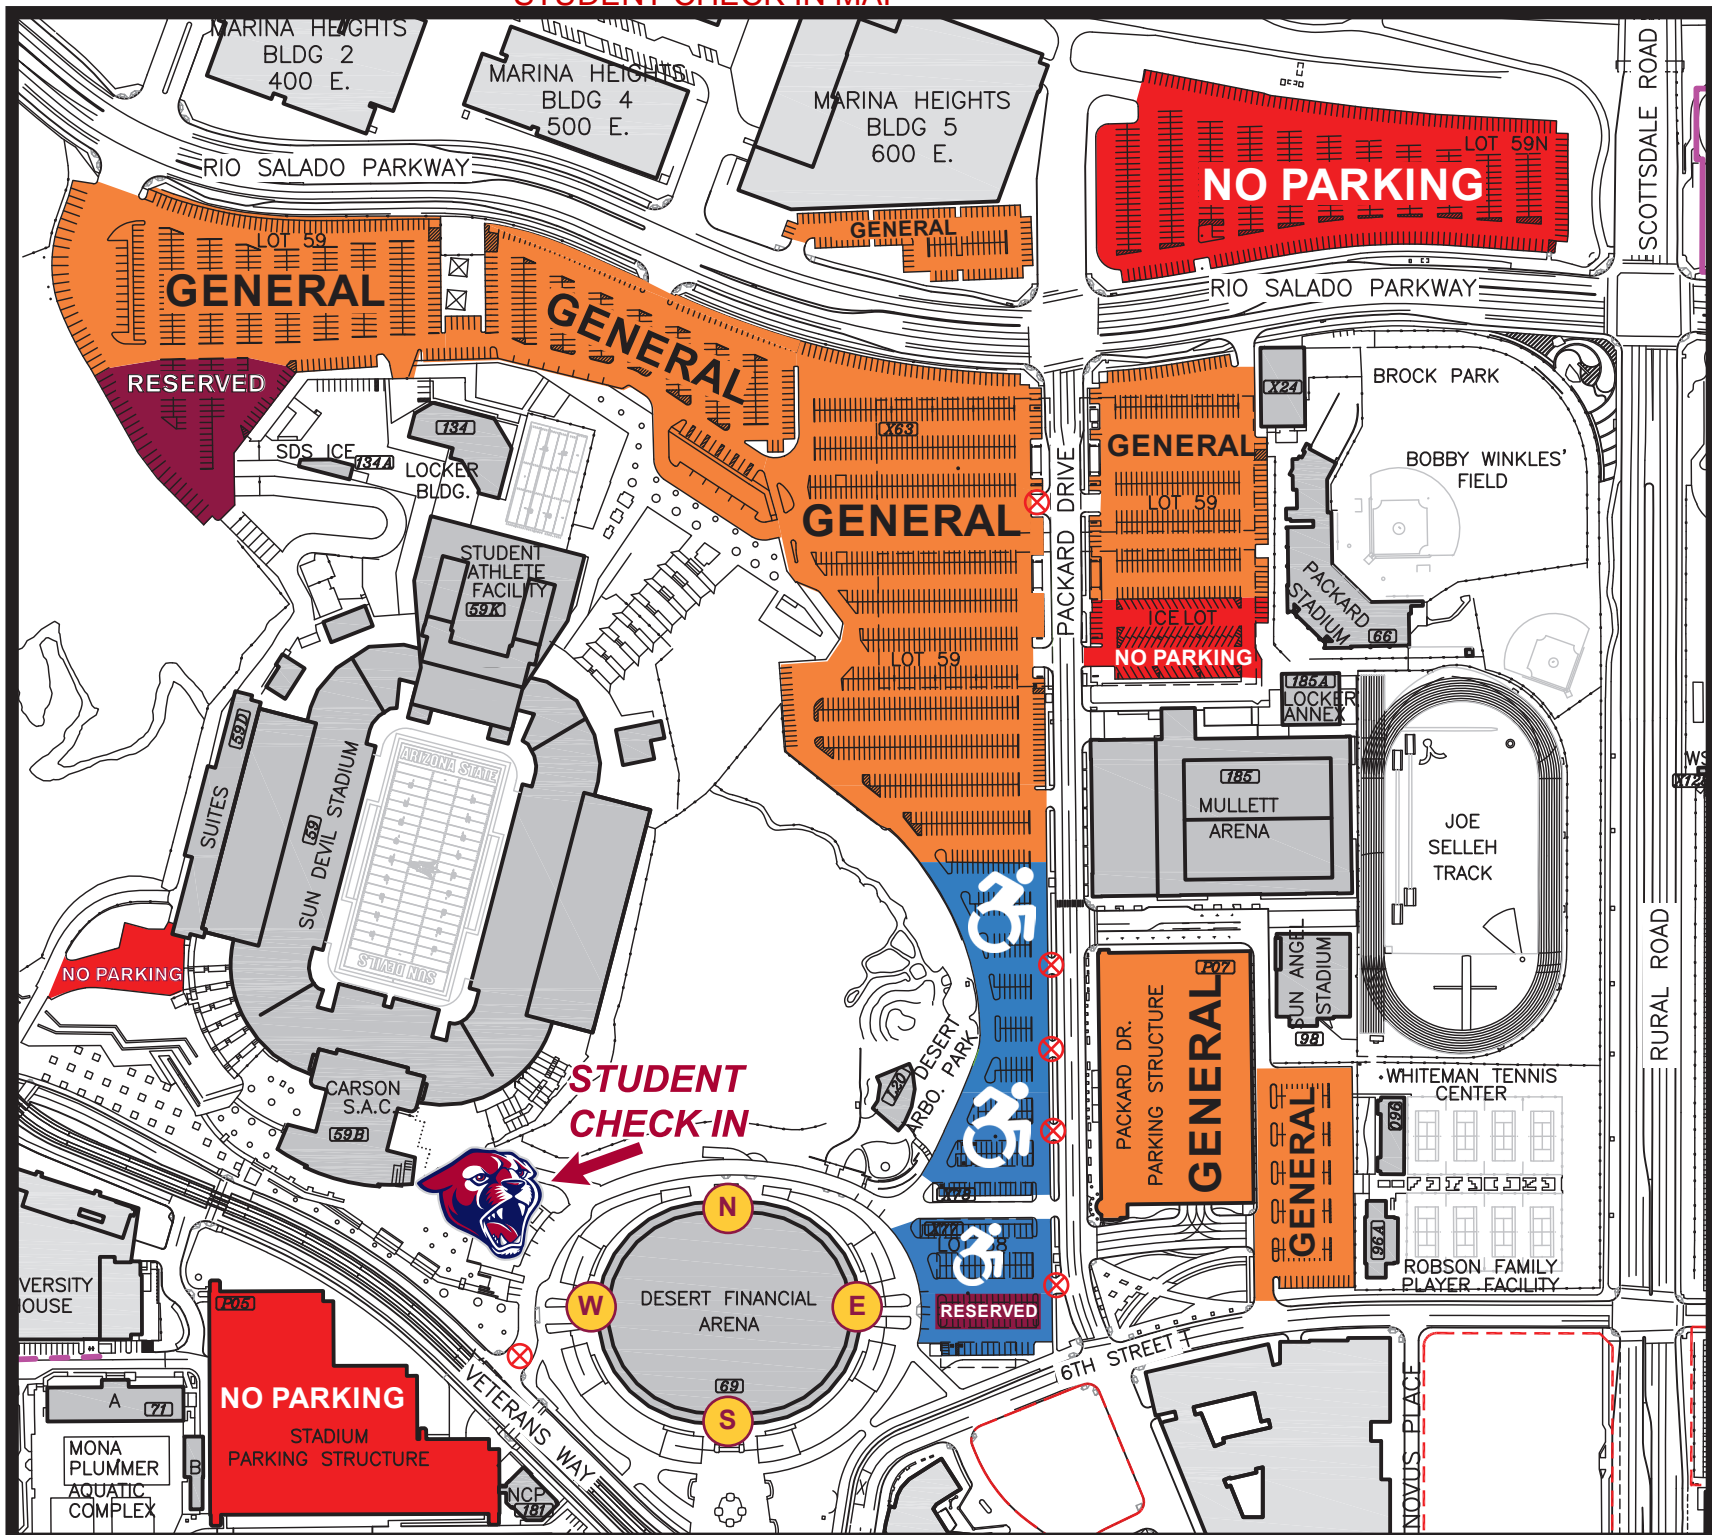

STUDENT CHECK IN MAP

**DFA Ceremonies
Parking Map**

Parking Info available here:

graduation.asu.edu/guests/parking

REMINDER:
Desert Financial Arena enforces a Clear Bag Policy.

For more information on what is acceptable, please visit:
clearbags.asu.edu

There may be other events scheduled so please plan accordingly.

GENERAL-FREE
RESTRICTED
ADA
RESERVED