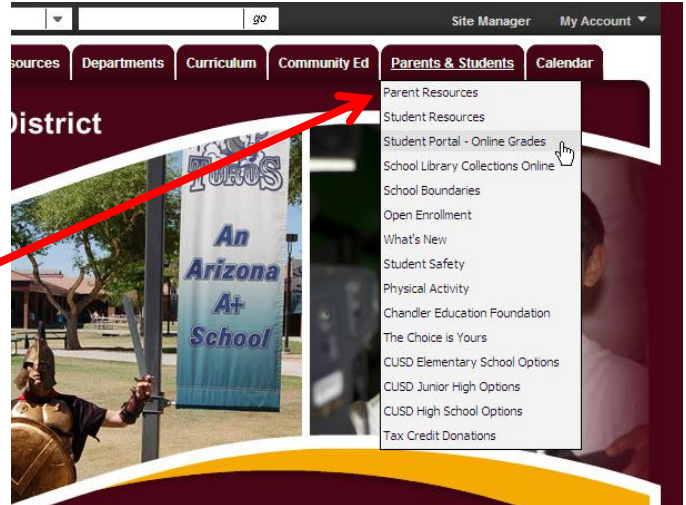

Chandler Unified School District

Infinite Campus (IC) **Student Portal** Grades 1st-6th

What is it?

It is a logon website "Portal" where you, the student, can access your grade and class attendance. This will help you increase communication with your teachers.

What do you need to do to start using the Infinite Campus (IC) Student Portal?

You will need to activate your account. You can logon anywhere you have Internet access (at home, in a school or through your Smartphone). The activation is easy, but you'll need to follow these directions.

NOTE: You may find it helpful to print these directions now.

How to access:

Go to the Chandler Unified School District homepage: <http://www.cusd80.com>

- Click on the Parents & Students Tab
- Choose Student Portal-Online Grades
- Click on the Infinite Campus Portal icon

OR

Use this friendly URL:

<http://www.cusd80.com/studentportal>

The **Infinite Campus Portal Homepage** appears where you will enter your unique username and password.

Do **not** choose the options under *First time using Campus Portal?* As a student, **you already have a Campus Portal account.**

Firsttime using Campus Portal?

~~If you have been assigned a Campus Portal Activation Key, [click here](#)~~

~~If you do not have an Activation Key, [click here](#)~~

For your **User Name**, enter:

Capital "S" plus your **student number**

Example: S78788

For your **temporary password**, enter:

Capital "S" plus your **student number** plus your **birthdate** (MMDDYY)

Example: S78788051898

Capital "S"   Student number   Birthdate (MMDDYY)

Already have a Campus Portal account?

User Name

S78788

Password

.....

(S78788051898)

Log In

[Problems logging in?](#)