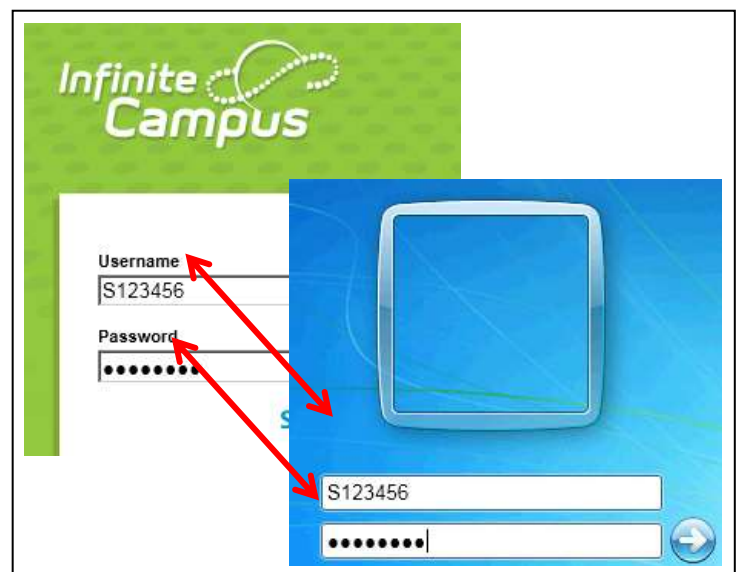

### OR

Use this friendly URL:

<http://www.cusd80.com/studentportal>

The **Infinite Campus Portal Homepage** appears where you will enter your unique username and password. You will use the SAME username and password for Infinite Campus as you do for logging into a computer at school (in the computer lab or classroom). For example:

"**S**" (either small or capital will work) plus your **student number**

**For example:** S123456

For your **password**, enter the same password you use to log into a school computer.

**PASSWORD NOTE:** You do not change your Infinite Campus password inside the Infinite Campus portal. Instead, when you change your computer password at school, it automatically changes in Infinite Campus as well. (Your Infinite Campus password will *synchronize* with your computer login password.) Please contact your school if you have any password issues.