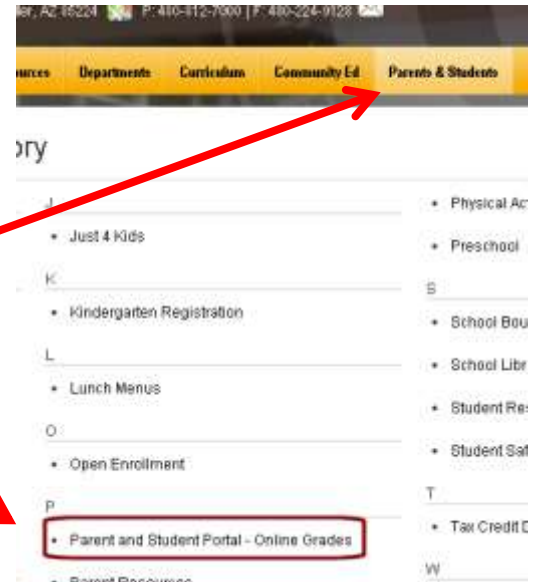

### OR

Use this friendly URL:

<http://www.cusd80.com/studentportal>

The **Infinite Campus Portal Homepage** appears where you will enter your unique username and password. You will use the SAME username and password for Infinite Campus as you do for logging into a computer at school (in the computer lab or classroom). For example:

"**S**" (either small or capital will work) plus your **student number**

**For example:** S123456

For your **password**, enter the same password you use to log into a school computer.

**PASSWORD NOTE:** You do not change your Infinite Campus password inside the Infinite Campus portal. Instead, when you change your computer password at school, it automatically changes in Infinite Campus as well. (Your Infinite Campus password will *synchronize* with your computer login password.) Please contact your school if you have any password issues.