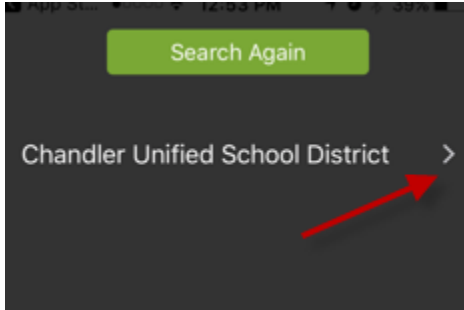

3. **Chandler Unified School District** will pop up, click on the carat (right-arrow):