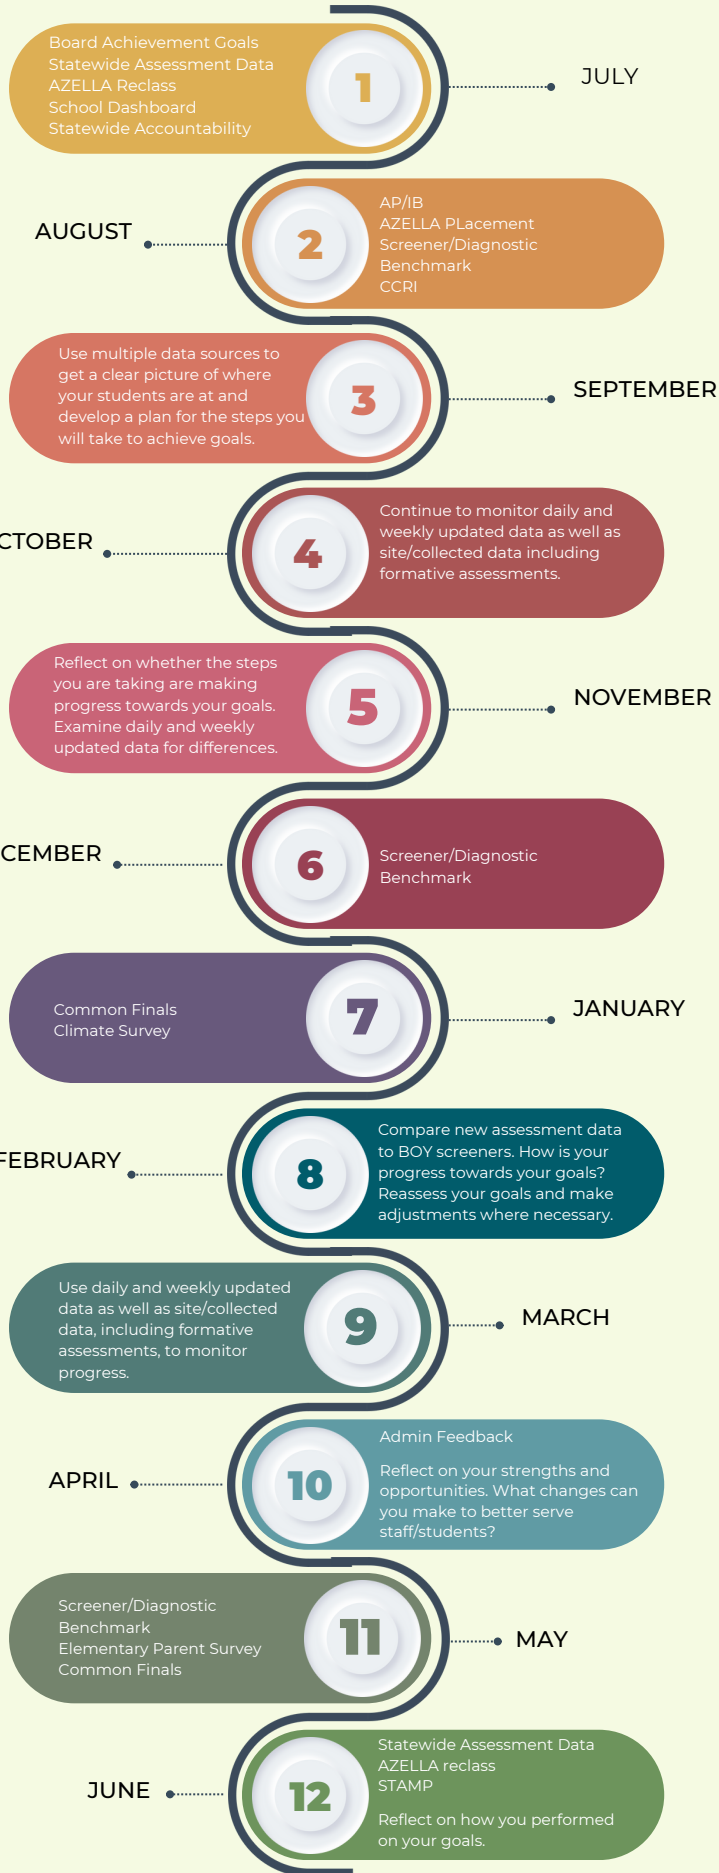

LEADERSHIP DATA REVIEW TIMELINE

Data Updated Daily:
 Enrollment
 Discipline
 School Demographics
 School Choice
 Student Dashboard
 Teacher Dashboard
 Employee Profile

Updated Annually:
 Elementary Peer Group

Data Updated Weekly:
 SSI
 School and District
 Dashboard