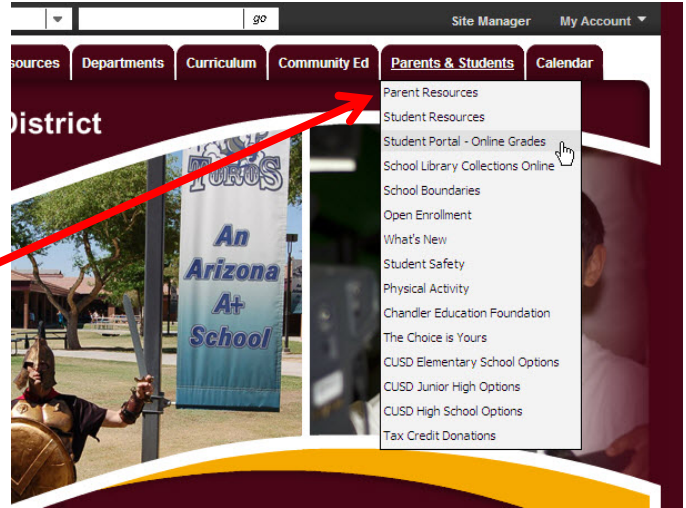

Chandler Unified School District

Infinite Campus (IC) Student Portal Grades (7-12)

What is it?

It is a logon website "Portal" where you, the student, can access your grade and class attendance. This will help you increase communication with your teachers.

What do you need to do to start using the Infinite Campus (IC) Student Portal?

You will need to activate your account. You can logon anywhere you have Internet access (at home, in a school or through your Smartphone). The activation is easy, but you'll need to follow these directions.

NOTE: You may find it helpful to print these directions now.

How to access:

Go to the Chandler Unified School District homepage: <http://www.cusd80.com>

- Click on the Parents & Students Tab
- Choose Student Portal-Online Grades
- Click on the Infinite Campus Portal icon

OR

Use this friendly URL:

<http://www.cusd80.com/studentportal>

The **Infinite Campus Portal Homepage** appears where you will enter your unique username and password.

Do **not** choose the options under *First time using Campus Portal?* As a student, **you already have a Campus Portal account.**

Firsttime using Campus Portal?

~~If you have been assigned a Campus Portal Activation Key, [click here](#)~~

~~If you do not have an Activation Key, [click here](#)~~

For your **User Name**, enter:

Capital "S" plus your **student number**

Example: S78788

For your **temporary password**, enter:

Capital "S" plus your **student number** plus your **birthdate** (MMDDYY)

Example: S78788051898

Capital "S"   Student number   Birthdate (MMDDYY)

Already have a Campus Portal account?

User Name

S78788

Password

.....

(S78788051898)

Log In

[Problems logging in?](#)