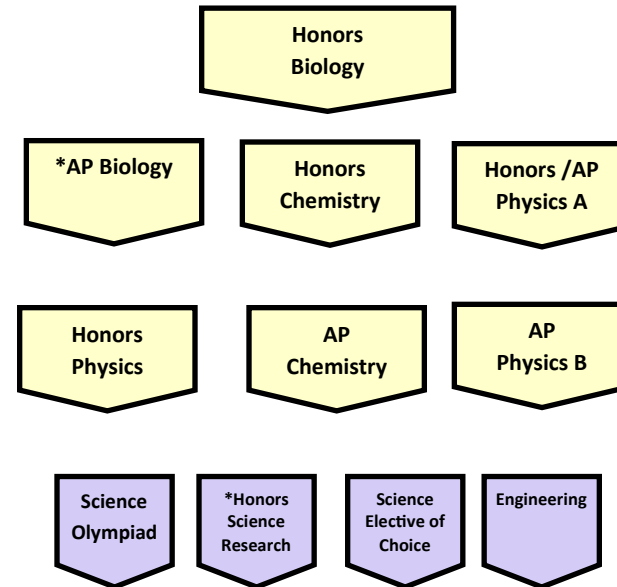

Casteel Science Course Sequence

***Some science courses may be taken concurrently with Chemistry - See your counselor for details.**

-  Standard JH Science Sequence
-  Honors/Accelerated JH Science Sequence
-  Standard HS Science Sequence (fulfills 3 yr. Science requirement)
-  Honors/AP/Dual Enrollment (fulfills 3yr. Science requirement)
-  Science Elective Choices

Required Science Sequences

Junior High Sequences

On Level

Honors/Accelerated

High School On-Level Sequence

High School Honors/AP/Dual Enrollment Sequences

- * Biology May be taken Concurrently with Chemistry
- * Honors Science Research can be taken concurrently with any science course for grades 10-12