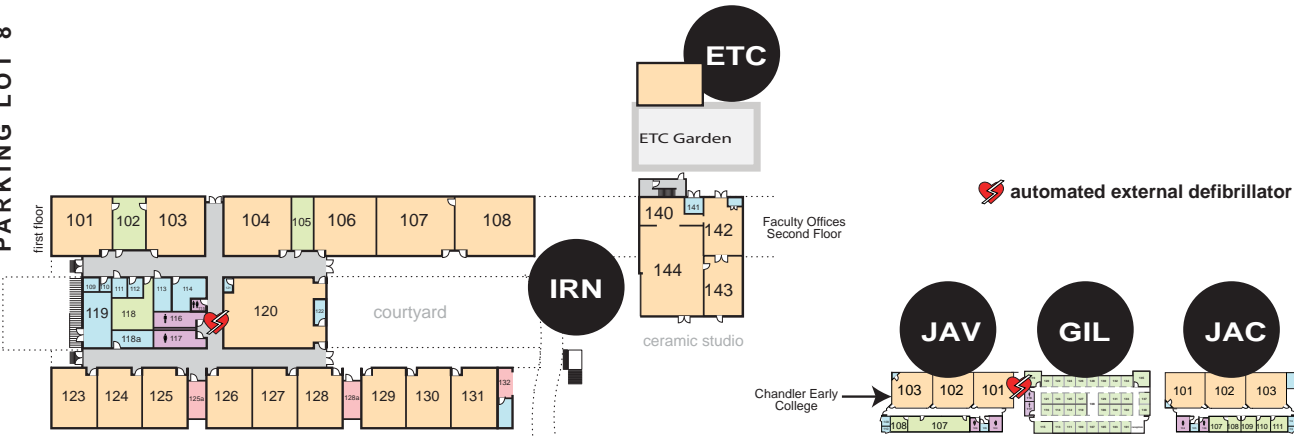

The Pecos Campus is located just north of the San Tan freeway (Loop 202 south) between the Cooper and Gilbert Road Exits.

Map not to scale

ACE Program.....SC
 Administration OfficesBRD,LIB, SC
 Admissions & Records.....AGA
 Advisement CenterAGA
 AssessmentAGA
 Athletic Concessions.....ACR
 Athletic Department Offices..... SC
 ASU Transfer Center..... GIL
 Athletic Team Locker Rooms.....ATB
 Athletic TrainerATB
 Cafeteria/ Food ServicesBRD
 Career & Placement Services.....SC
 CashierAGA
 Career & Technical EducationBA
 Chandler Early College.....JAV
 Classrooms..... AGA, BRD, CHO, LIB, PAC
 SAG, SC, JAC, JAV, IRN

PARKING LOT 10

PARKING LOT 9

PARKING LOT 8

PARKING LOT 7

HIGLEY MALL

PARKING LOT 6

PARKING LOT 5

QUEEN CREEK MALL

PARKING LOT 4

PARKING LOT 3

SAN TAN MALL

PARKING LOT 2

PARKING LOT 1