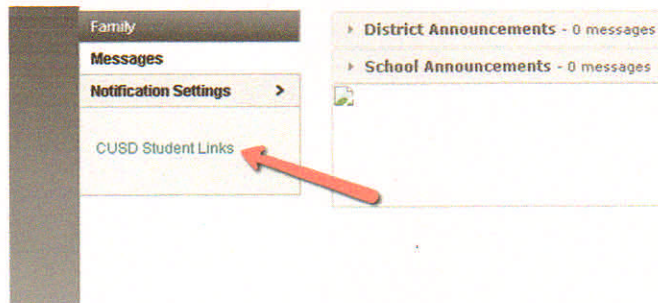

Students Logging Into my.hrw.com (AGA)

URL: www.cusd80.com

Click on Online Grades in the top right hand corner of the page.

Login to the student portal using your computer username and password. (*Hint: S + Student#*)

You will click on CUSD Student Links on the left hand side menu closer to the bottom of the screen.

A new tab or window will open up with the available student links. Click on the **AGA Math** application.