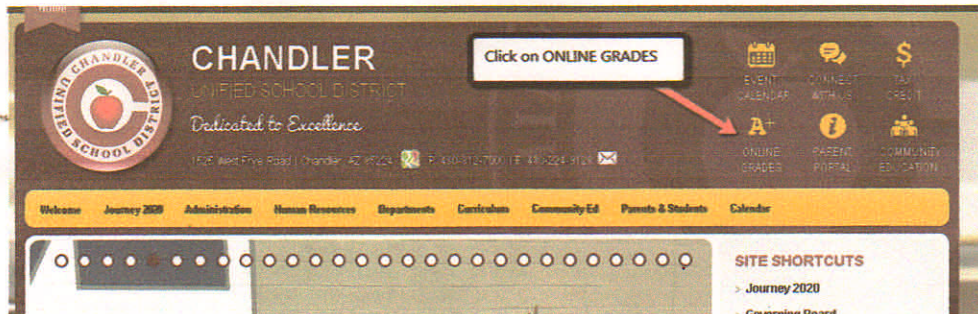

Students Logging Into my.hrw.com (AGA)

URL: www.cusd80.com

Click on Online Grades in the top right hand corner of the page.

Login to the student portal using your computer username and password. (*Hint: S + Student#*)

You will click on CUSD Student Links on the left hand side menu closer to the bottom of the screen.

A new tab or window will open up with the available student links. Click on the **AGA Math** application.