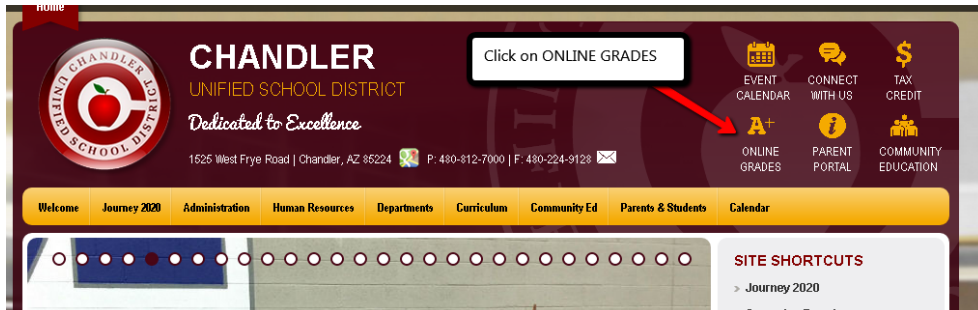

Students Logging Into my.hrw.com (AGA)

URL: www.cusd80.com

Click on Online Grades in the top right hand corner of the page.

Login to the student portal using your computer username and password. (*Hint: S + Student#*)

You will click on CUSD Student Links on the left hand side menu closer to the bottom of the screen.

A new tab or window will open up with the available student links. Click on the **AGA Math** application.