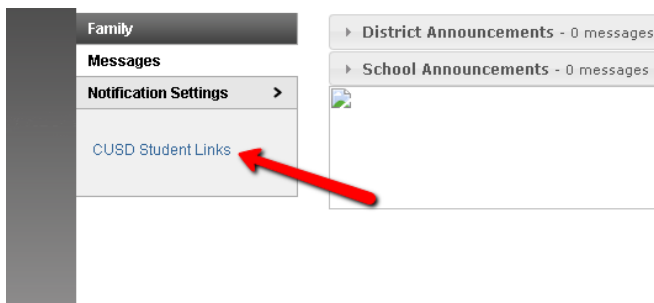

Students Logging Into my.hrw.com (AGA)

URL: www.cusd80.com

Click on Online Grades in the top right hand corner of the page.

Login to the student portal using your computer username and password. (*Hint: S + Student#*)

You will click on CUSD Student Links on the left hand side menu closer to the bottom of the screen.

A new tab or window will open up with the available student links. Click on the **AGA Math** application.